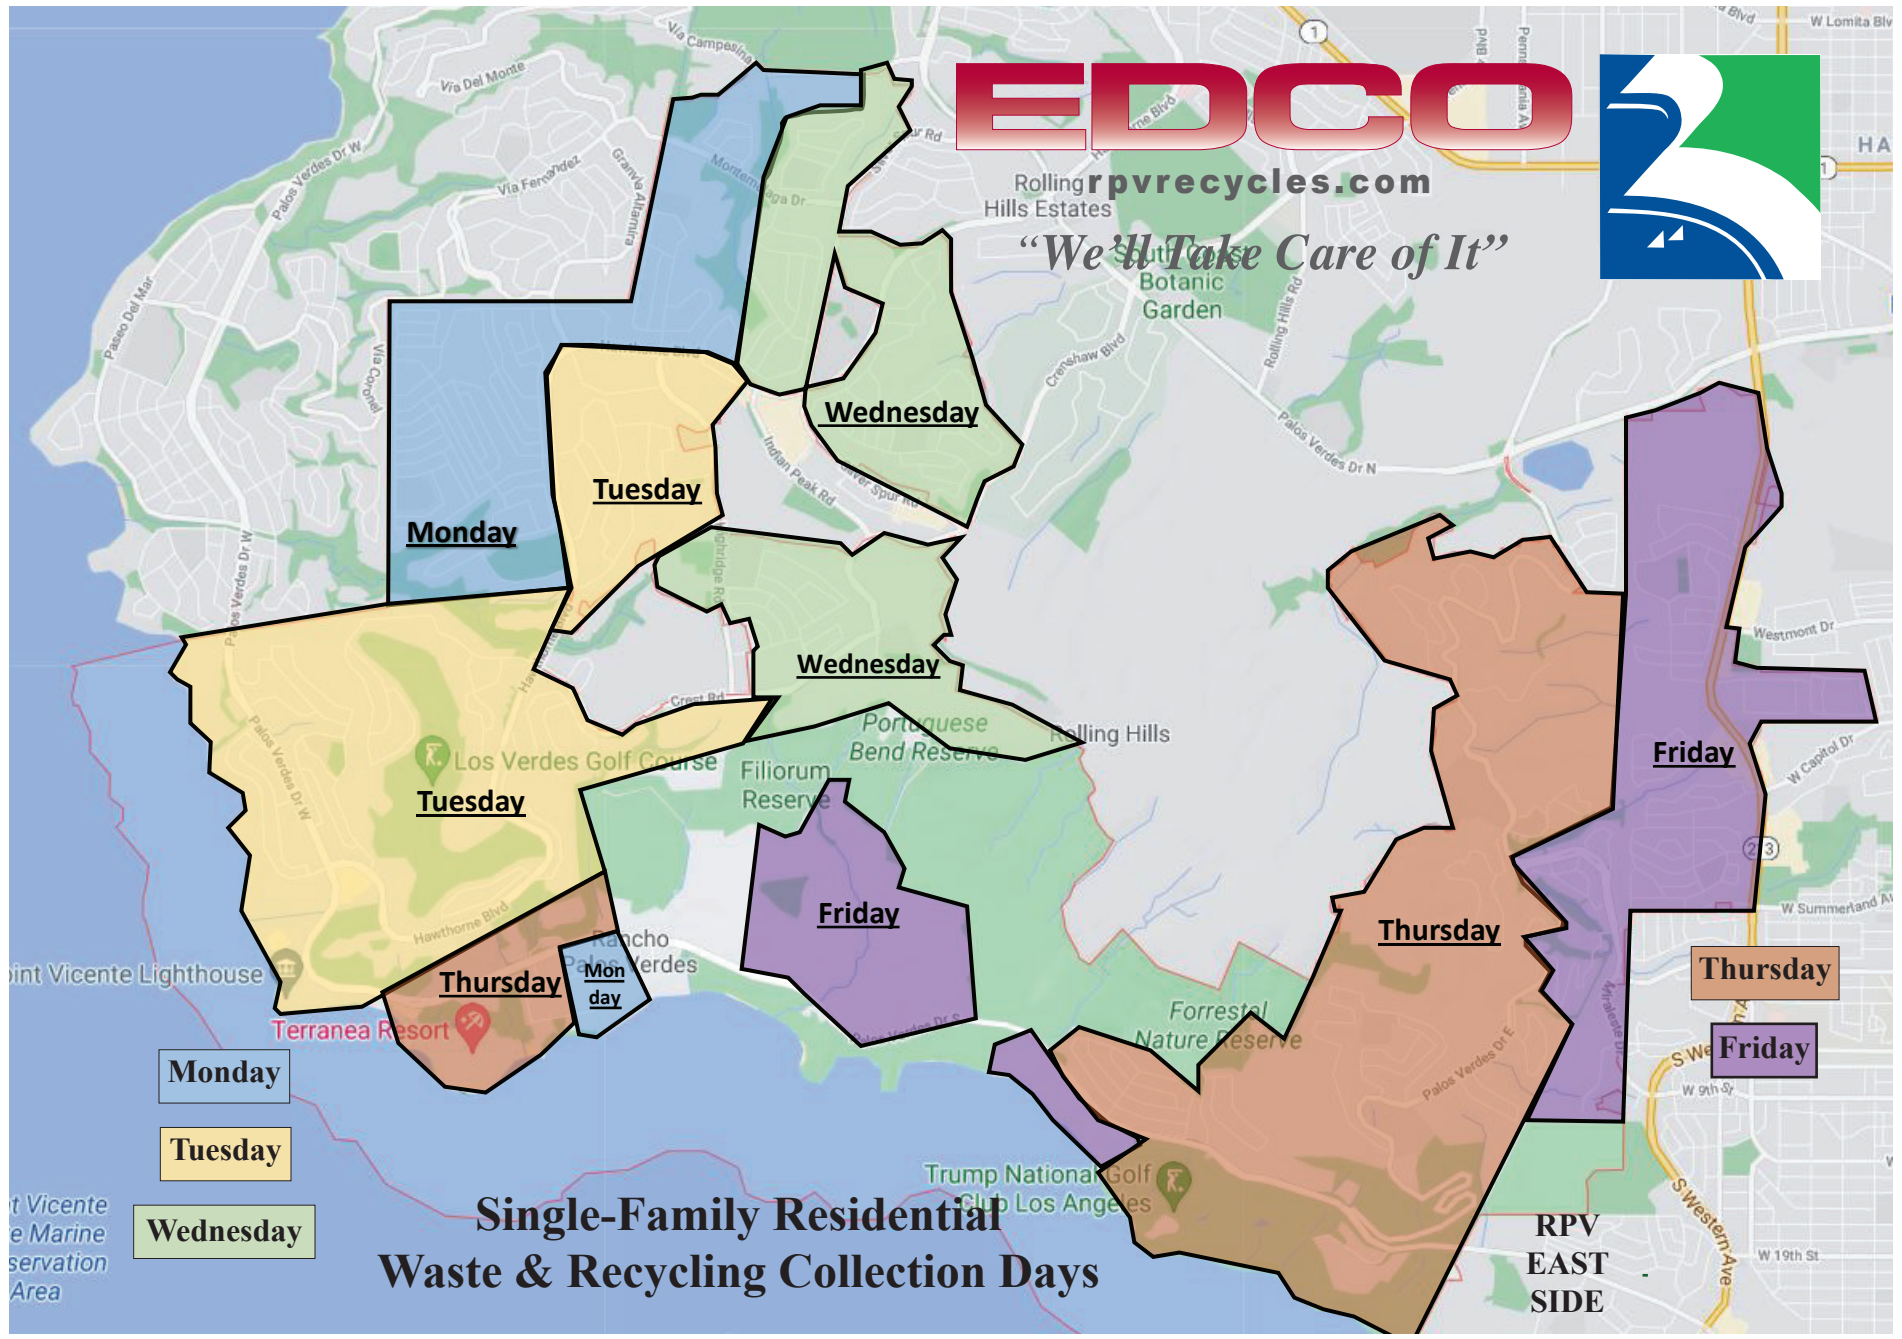

EDCO

rpvrecycles.com

"We'll Take Care of It"

**Single-Family Residential
Waste & Recycling Collection Days**

**RPV
EAST
SIDE**

- Monday
- Tuesday
- Wednesday